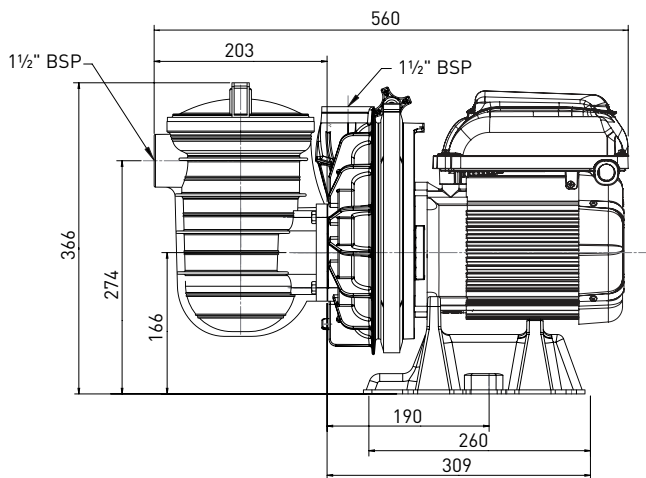

Swimming Pool Pumps / Schwimmbadpumpen / Zwembadpompen
 Pompes pour piscines / Bombas para piscinas / Pompe per piscine

S5P2R™ VS

Model	Length (cm)	Width (cm)	Height (cm)	Gross Weight (kg)	Pcs by pallet	Length pallet (cm)	Width pallet (cm)	Height pallet (cm)
S5P2R-VS2	58	32	32	22,6	24	130	100	180