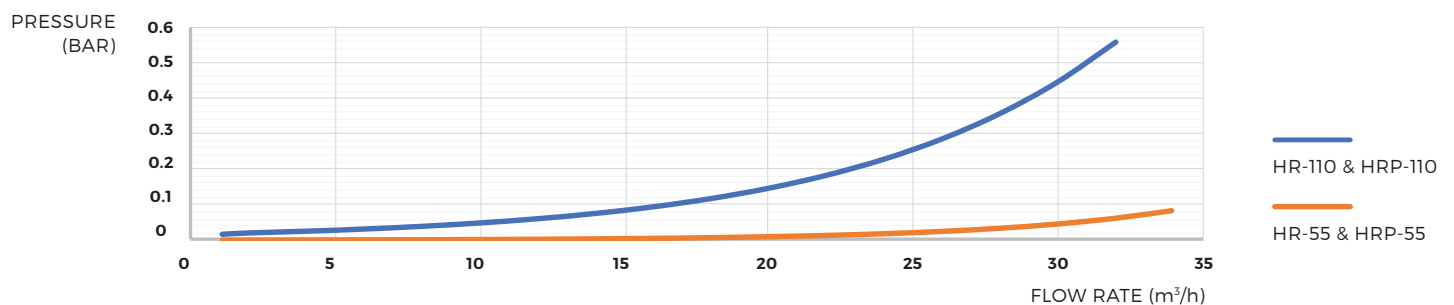

H.R.UV-C

The super reflective properties of the Elecro H.R.UV-C optimises the UV-C radiation and dramatically increases the performance.

FEATURES

- Highest UV reflective index on the market equating to supreme efficiency
- E-PTFE reaction chamber is extremely repellent, maintaining UV reflectivity
- Up to 95% reflection amplifying the exposure of microorganisms to UV
- No harmful gases or by-products produced
- Neutralises bacteria, viruses, algae and fungi that traditional chemicals cannot
- Optional smart peristaltic dosing system for chlorine/hydrogen peroxide
- Powerful sterilisation and eliminates the smell of chlorine
- Average lamp life expectancy: 2 years
- Equipped with intelligent lamp life indicator
- Salt and sea water compatible

TECHNICAL DRAWINGS

PRESSURE DROP

PRESSURE DROP PRIMARY CIRCUIT

SPECIFICATIONS

POWER SUPPLY	Single phase 100V ~ 240V
MIN. FLOW RATE	4m ³ /h
MAX. FLOW RATE	Single Tube: 21,000 litres per hour; 21 m ³ /h Double Tube: 42,000 litres per hour; 42 m ³ /h
MAX. POOL SIZE	Single Tube: 50,000 litres; 50m ³ Double Tube: 100,000 litres; 100m ³
MAX. POWER CONSUMPTION	Single Tube: 64W Double Tube: 128W
LAMP	Low pressure / high output
LAMP LIFE	9,000 hours
DOSING RATE	Exceeds the equivalent of 30mj/cm ² at max. flow rate
INGRESS PROTECTION RATING	IP64
FREQUENCY	50/60 Hz
WORKING PRESSURE	3 Bar maximum
WATER CONNECTIONS	2" / 63mm stepped ABS unions + reducers 1½" / 50mm
SALT WATER	100% sea water safe
MOUNTING	Floor or wall mounting
OXIDISATION PROCESS	UV