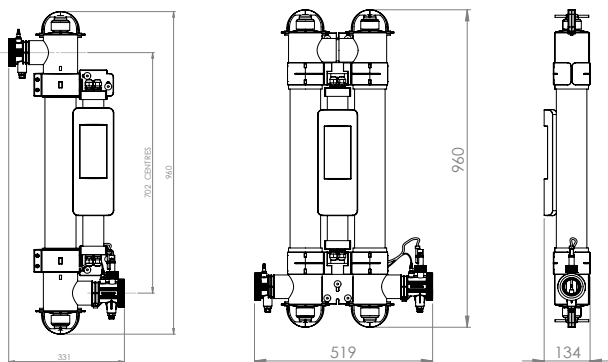

TECHNICAL DRAWINGS

PRESSURE DROP

PRESSURE DROP PRIMARY CIRCUIT

SPECIFICATIONS

POWER SUPPLY	Single phase 100V ~ 240V
MIN. FLOW RATE	4m ³ /h
MAX. FLOW RATE	Single Tube: 21,000 litres per hour; 21 m ³ /h Double Tube: 42,000 litres per hour; 42 m ³ /h
MAX. POOL SIZE	Single Tube: 50,000 litres; 50m ³ Double Tube: 100,000 litres; 100m ³
MAX. POWER CONSUMPTION	Single Tube: 64W Double Tube: 128W
LAMP	Low pressure / high output
LAMP LIFE	9,000 hours
DOSING RATE	Exceeds the equivalent of 30mj/cm ² at max. flow rate
INGRESS PROTECTION RATING	IP64
FREQUENCY	50/60 Hz
WORKING PRESSURE	3 Bar maximum
WATER CONNECTIONS	2" / 63mm stepped ABS unions + reducers 1½" / 50mm
SALT WATER	100% sea water safe
MOUNTING	Floor or wall mounting
OXIDISATION PROCESS	UV

MODELS

100-240V 1-PHASE	MAX. POOL VOLUME	PRODUCT CODES			FEATURES	NET WEIGHT	GROSS WEIGHT	VOLUME
		UK Plug Type G	Euro Plug Type F	USA Plug Type B				
Lamp Output	m ³				kg	kg	m ³	
55 WATTS	50	HR-55-UK	HR-55-EU	HR-55-USA	Analogue lamp life indicator & reset switch	6.6	9.2	0.11
110 WATTS	100	HR-110-UK	HR-110-EU	HR-110-USA	Analogue lamp life indicator & reset switch	10.4	13.9	0.15
55 WATTS	50	HRP-55-UK	HRP-55-EU	HRP-55-USA	Digital lamp life countdown with intelligent dosing pump	6.9	9.6	0.11
110 WATTS	100	HRP-110-UK	HRP-110-EU	HRP-110-USA	Digital lamp life countdown with intelligent dosing pump	10.9	14.3	0.15