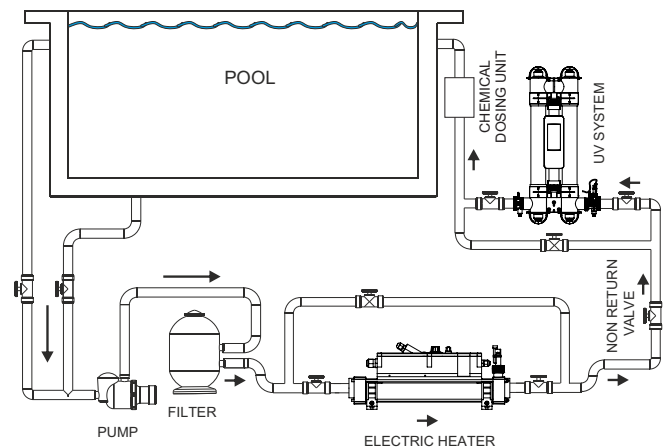

TECHNICAL DRAWINGS

PRESSURE DROP

PRESSURE DROP PRIMARY CIRCUIT

SPECIFICATIONS

POWER SUPPLY	Single phase 100V ~ 240V
MIN. FLOW RATE	4m ³ /h
MAX. FLOW RATE	Single Tube: 21,000 litres per hour; 21 m ³ /h Double Tube: 42,000 litres per hour; 42 m ³ /h
MAX. POOL SIZE	Single Tube: 50,000 litres; 50m ³ Double Tube: 100,000 litres; 100m ³
MAX. POWER CONSUMPTION	Single Tube: 64W Double Tube: 128W
LAMP	Low pressure / high output
LAMP LIFE	9,000 hours
DOSING RATE	Exceeds the equivalent of 30mj/cm ² at max. flow rate
INGRESS PROTECTION RATING	IP64
FREQUENCY	50/60 Hz
WORKING PRESSURE	3 Bar maximum
WATER CONNECTIONS	2" / 63mm stepped ABS unions + reducers 1½" / 50mm
SALT WATER	100% sea water safe
MOUNTING	Floor or wall mounting
OXIDISATION PROCESS	UV

MODELS

100-240V 1-PHASE	MAX. POOL VOLUME	PRODUCT CODES			FEATURES	NET WEIGHT	GROSS WEIGHT	VOLUME
		UK Plug Type G	Euro Plug Type F	USA Plug Type B				
Lamp Output	m ³				kg	kg	m ³	
55 WATTS	50	HR-55-UK	HR-55-EU	HR-55-USA	Analogue lamp life indicator & reset switch	6.6	9.2	0.11
110 WATTS	100	HR-110-UK	HR-110-EU	HR-110-USA	Analogue lamp life indicator & reset switch	10.4	13.9	0.15
55 WATTS	50	HRP-55-UK	HRP-55-EU	HRP-55-USA	Digital lamp life countdown with intelligent dosing pump	6.9	9.6	0.11
110 WATTS	100	HRP-110-UK	HRP-110-EU	HRP-110-USA	Digital lamp life countdown with intelligent dosing pump	10.9	14.3	0.15