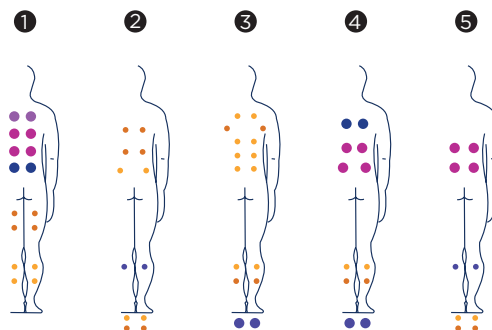

AQUALIFE 7

The Aqualife 7 hot tub has five positions. Provided with two powerful massage pumps, it comes with a fully equipped lounge, in addition to a four massage circuit.

Thanks to the two powerful massage pumps and its 54 jets, the hot tub becomes the most powerful one in this range.

Positions: 5 (4 /1

Measures: 216 x 216 x 90

Optional: