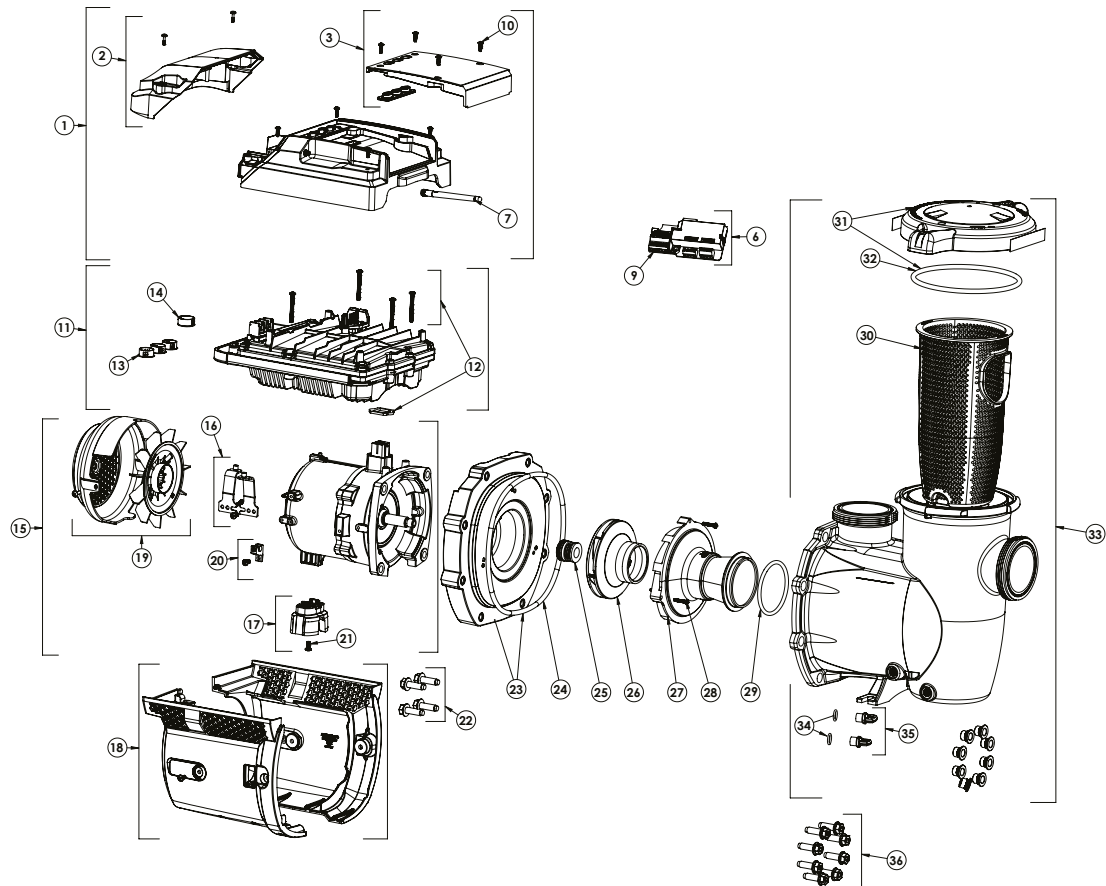

Exploded views - IntelliFlo3

Spare parts

No.	Part No.	Description	No.	Part No.	Description
1	356349z	Drive Cover Assembly		356165s	Motor Kit 3HP
2	356337z	Field Wiring Compartment Kit	16	356167z	Motor Bracket Kit
3	356338z	Blank Controller Kit	17	356341z	Motor Foot Kit
6	356365z	Relay Control Board Kit	18	357868	Motor Shroud Kit 1.5HP
7	356226z	Antenna		357870	Motor Shroud Kit 3HP
-	8023304	4-Pin Connector, RS-485	19	356232z	Motor Fan Kit 1.5HP
9	8023306	6-Pin Connector, Relay Control Board		357866z	Motor Fan Kit 3HP
10	356215z	Controller Screw (x4)	20	356166z	Bonding Lug
11	356162z	Drive and Drive Hardware Kit 1.5HP	21	356221z	Motor Foot Screw
	356163z	Drive and Drive Hardware Kit 3HP	22	074165z	Motor Bolts (x4)
12	357865	Drive Hardware Kit	23	356333z	Seal Plate Kit 1.5HP
13	356219z	7/8" Plug, Drive (x3)		356345z	Seal Plate Kit 3HP
14	356320z	1" Bushing, Low Voltage, Drive	24	356148z	Seal Plate O-ring 1.5HP
15	356164s	Motor Kit 1.5HP		356173z	Seal Plate O-ring 3HP

Exploded views - IntelliFlo3

Spare parts

No.	Part No.	Description	No.	Part No.	Description
25	356210S	Mechanical seal	35	R357161	Drain Plug and O-ring (x2)
26	356176z	Impeller 1.5HP	36	074164z	Seal Plate-to-Strainer Pot Bolts (x6)
	356177z	Impeller 3HP	-	R170450	50 mm unions (1.5HP)
27	356155z	Diffuser 1.5HP	-	R350093A	63mm union kit (1.5HP)
	356156z	Diffuser 3HP	-	R411000	75 mm union kit (3HP)
28	356213z	Diffuser Screws (x3)	-	R410002A	63mm union kit (3HP)
29	356190z	Diffuser O-ring	-	357871	Seal kit 1.5HP
30	074162z	Strainer Basket 1.5HP	-	357872	Seal kit 3HP
	400007z	Strainer Basket 3HP	-	357831Z	Riser plate -1.5HP to UFL/WFL
31	356368z	Lid Assembly	-	357832Z	Riser plate -1.5HP to STARITE HD
32	356189z	Lid O-ring	-	357833Z	Riser plate - 3HP to STARITE HD
33	356346z	Strainer Pot Kit 1.5HP			
	356347z	Strainer Pot Kit 3HP			
34	192115z	Drain Plug O-ring (x2)			