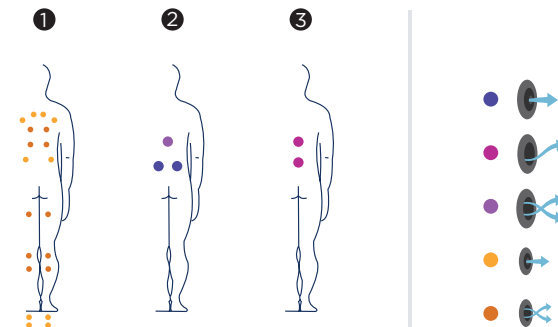

SWIMSPA AMAZON

The Amazon is an impressive pool designed for practising sport combined with a hydrotherapy area that holds three people.

The hydromassage area is made up of one lounger and two seats that have been ergonomically designed to obtain the best possible comfort.

The bathing area comes with large stairs as well as 3 stainless steel rail for simple access.

A water current generated by five turbojets enables swimmers to swim countercurrent and thus keep fit in their home hot tubs.

Positions: 3 (2 / 1) **Measures:** 500 x 230 x 138