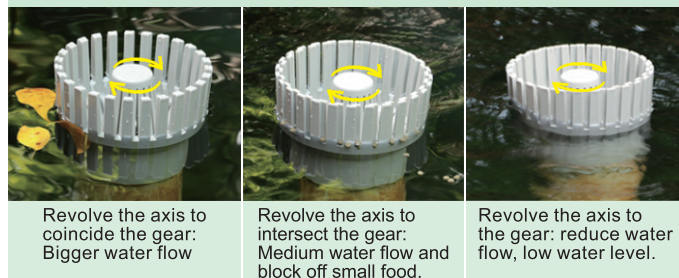

Application & How to use

Vertical Installation: Intercept feed

Tilted Installation: Collect leaves and reduce the burden of filter system.

Revolve the axis: Control water flow freely

Revolve the axis to coincide the gear:
Bigger water flow

Revolve the axis to intersect the gear:
Medium water flow and block off small food.

Revolve the axis to the gear: reduce water flow, low water level.

✓ MT601

✓ MT603

✓ MT602

Specification

Article	Mountain Tree Skimmer		
Material	PA		
Item No.	MT601	MT603	MT602
Diameter	Φ50mm	Φ75mm	Φ110mm
Size	Φ95x115mm	Φ118x140mm	Φ155x170mm
Usage	50mm diameter pipe in pond/aquarium	75mm diameter pipe in pond	110mm diameter pipe in pond
Meas.	100x100x125mm	120x120x145mm	160x160x175mm
Package	1pc/box 24boxes/ctn	1pc/box 12boxes/ctn	1pc/box 12boxes/ctn

Note: Due to different size of pipes, please apply glue between inlet and connector if needed.
For better performance, please do NOT use it in frozen water.

Mountain Tree Skimmer
Helps you to control surface water conveniently
And you don't need to remove surface inlet pipe during feeding.