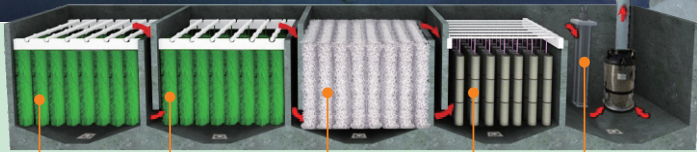

www.mountaintree-filtertechnik.de

Mountain Tree Filtertechnik Germany
Westfalenstr. 29/31 71640 Ludwigsburg, Germany
Email: info@mountaintree-filtertechnik.de