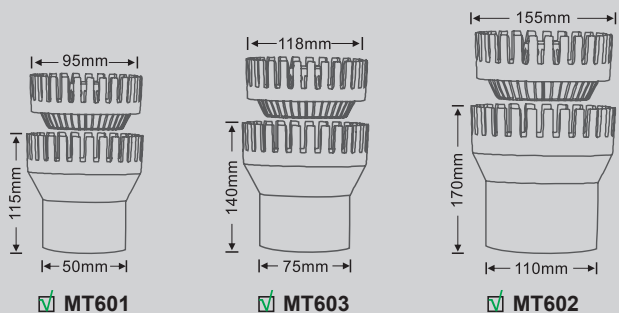

Application & How to use

Vertical Installation: Intercept feed

Tilted Installation: Collect leaves and reduce the burden of filter system.

Revolve the axis: Control water flow freely

Revolve the axis to coincide the gear:
Bigger water flow

Revolve the axis to intersect the gear:
Medium water flow and block off small food.

Revolve the axis to the gear: reduce water flow, low water level.

✓ MT601

✓ MT603

✓ MT602

Specification

Article	Mountain Tree Skimmer		
Material	PA		
Item No.	MT601	MT603	MT602
Diameter	Φ50mm	Φ75mm	Φ110mm
Size	Φ95x115mm	Φ118x140mm	Φ155x170mm
Usage	50mm diameter pipe in pond/aquarium	75mm diameter pipe in pond	110mm diameter pipe in pond
Meas.	100x100x125mm	120x120x145mm	160x160x175mm
Package	1pc/box 24boxes/ctn	1pc/box 12boxes/ctn	1pc/box 12boxes/ctn